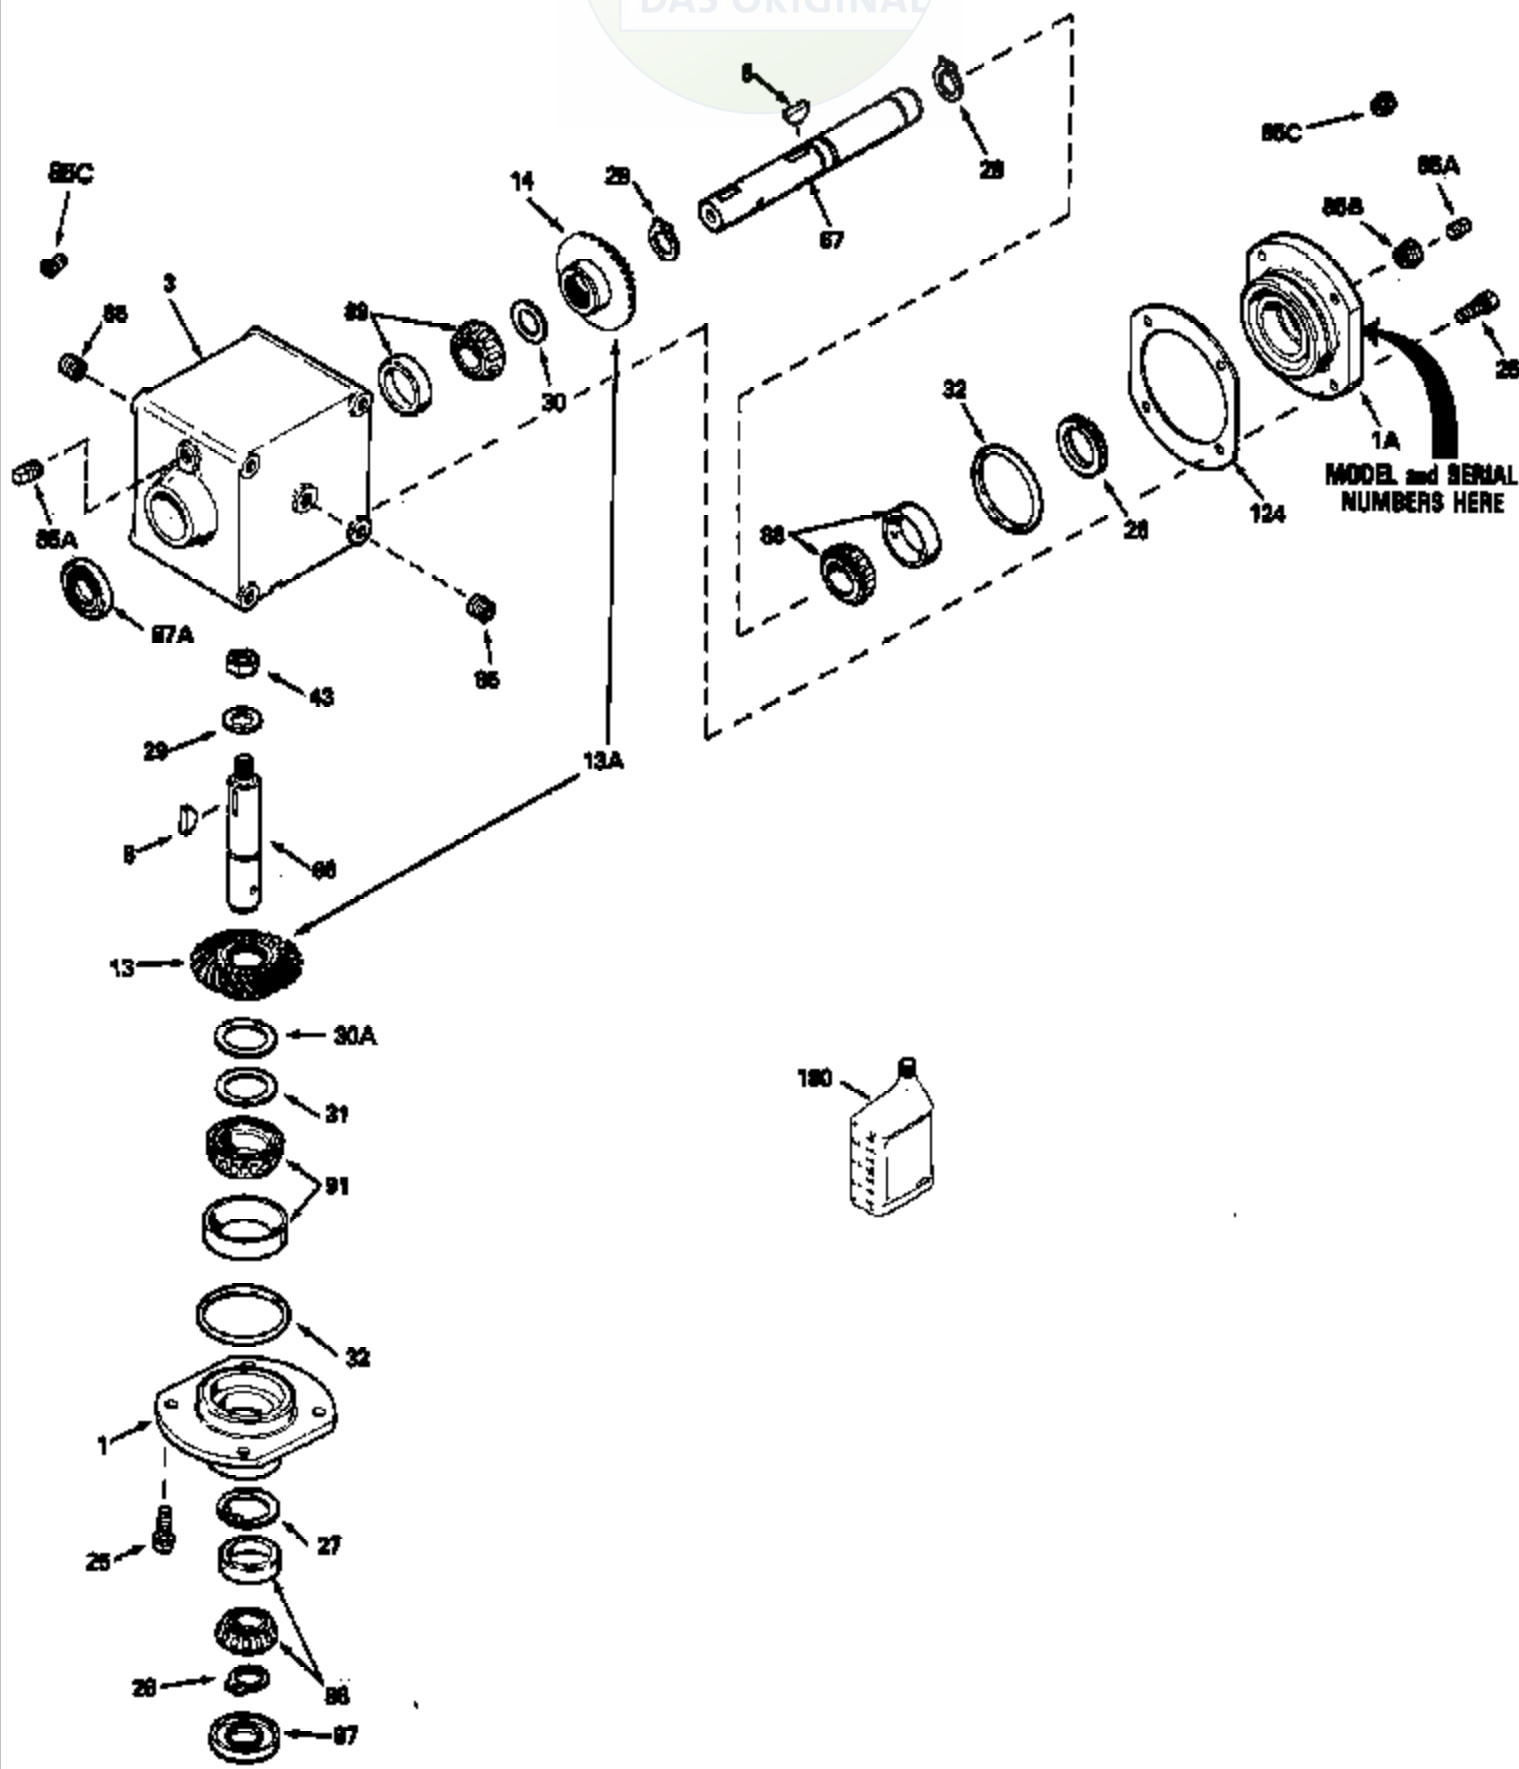

JOIST
DAS ORIGINAL

ILLUSTRATION SHOWS TYPICAL PARTS ONLY. ORDER BY PART NUMBER. PARTS NOT LISTED ARE SUPPLIED BY OEM.

MODEL and SERIAL
NUMBERS HERE

Ref #	Part Number	Qty	Description
1	786104A		Retainer Cap
1A	786106		Retainer Cap
3	770076		Right Angle Drive Housing
8	792114		Woodruff Key No. 807
13	778167		Bevel Gear (25 teeth)
14	778171		Bevel Gear (26 teeth)
25	792037		Screw, 5/16-18 x 1"
26	780137		Load Ring
27	792112		Retaining Ring
28	792113		Retaining Ring
29	792115		Flat Washer
30	780131		Shim
31	780138	1100-1100-046	Shim Page 2 of 2
32	788063	Peerless	"O" Ring
43	792110A		Hex Jam Nut, 3/4-16
66	776224		Input Shaft (4-7/8" long)
67	776225		Output Shaft (7-5/8" long)
85A	792039		Pipe Plug, 1/8"
85	792116		Pipe Plug, 1/4-18
87	788064		Oil Seal
87A	788065		Oil Seal
88	780132		Bearing & Cup Ass'y (SEE REPAIR MANUA L)
89	780132		Bearing & Cup Ass'y (SEE REPAIR MANUA L)
91	780134		Bearing & Cup Ass'y (SEE REPAIR MANUA L)
124	780136		Retainer Cap Shim
180	730229A		Gear Oil 80W90